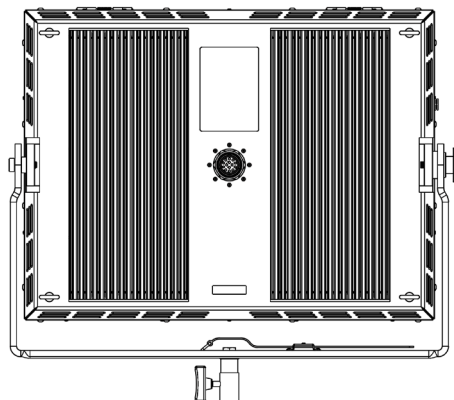

Punch Quad Variable

NO DIFFUSER

	@10 FEET	@15 FEET	@20 FEET
Lux	9,536	4,434	2,626
Foot Candles	886	412	244

30° DIFFUSER

	@10 FEET	@15 FEET	@20 FEET
Lux	8,674	3,982	2,368
Foot Candles	806	370	220

55° DIFFUSER

	@10 FEET	@15 FEET	@20 FEET
Lux	7,146	3,336	2,002
Foot Candles	664	310	186

80° DIFFUSER

	@10 FEET	@15 FEET	@20 FEET
Lux	6,564	3,056	1,850
Foot Candles	610	284	172

SPECIFICATIONS

Control	Local, UIM, DMX
Source	LED, 5600K CCT, 92+ CRI
Cooling	Passive
Mounting	Junior
Certifications	ETL, CSA, CE and RoHS Compliant

FIXTURE DIMENSIONS

Length	927.1 mm	36.5 in
Width	150.8 mm	6.5 in
Height	609.6 mm	24 in
Weight	49.89 kg	110 lbs

CONTROL BOX DIMENSIONS

Length	390.0 mm	15.39 in
Width	188.4 mm	7.42 in
Height	419.1 mm	16.5 in
Weight	22.68 kg	50 lbs

POWER

Input Voltage	100-277v AC
Input Freq	50/60 Hz
Input Current	2600 Watts @ full

HIGHLIGHTS

- RoHS Compliant
- 886 foot candles @ 10 feet
- IP65 Rated
- Dimmable with no color shift
- No harmful UV or IR radiation

©2023 Sturdy Corporation. All rights reserved. As technical advancements continue, all specifications are subject to change without notice.