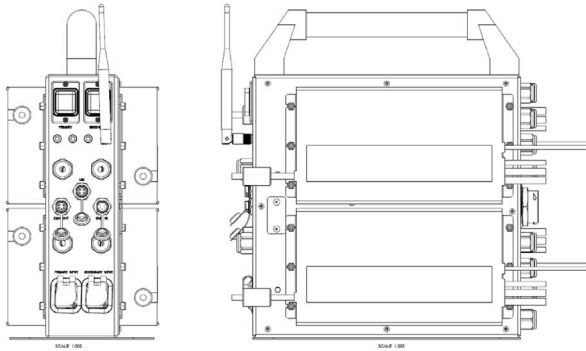

Punch Quad Variable

NO DIFFUSER

	@10 FEET	@15 FEET	@20 FEET
Lux	9,536	4,434	2,626
Foot Candles	886	412	244

30° DIFFUSER

	@10 FEET	@15 FEET	@20 FEET
Lux	8,674	3,982	2,368
Foot Candles	806	370	220

55° DIFFUSER

	@10 FEET	@15 FEET	@20 FEET
Lux	7,146	3,336	2,002
Foot Candles	664	310	186

80° DIFFUSER

	@10 FEET	@15 FEET	@20 FEET
Lux	6,564	3,056	1,850
Foot Candles	610	284	172

SPECIFICATIONS

Control	Local, UIM, DMX
Source	LED, 5600K CCT, 92+ CRI
Cooling	Passive
Mounting	Junior
Certifications	ETL, CSA, CE and RoHS Compliant

FIXTURE DIMENSIONS

Length	927.1 mm	36.5 in
Width	150.8 mm	6.5 in
Height	609.6 mm	24 in
Weight	49.89 kg	110 lbs

CONTROL BOX DIMENSIONS

Length	390.0 mm	15.39 in
Width	188.4 mm	7.42 in
Height	419.1 mm	16.5 in
Weight	22.68 kg	50 lbs

POWER

Input Voltage	100-277v AC
Input Freq	50/60 Hz
Input Current	2600 Watts @ full

HIGHLIGHTS

- RoHS Compliant
- 886 foot candles @ 10 feet
- IP65 Rated
- Dimmable with no color shift
- No harmful UV or IR radiation

©2023 Sturdy Corporation. All rights reserved. As technical advancements continue, all specifications are subject to change without notice.