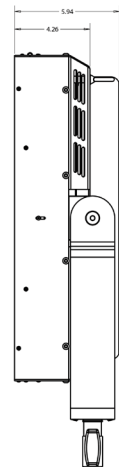

Punch Quad Variable

NO DIFFUSER

	@10 FEET	@15 FEET	@20 FEET
Lux	9,536	4,434	2,626
Foot Candles	886	412	244

30° DIFFUSER

	@10 FEET	@15 FEET	@20 FEET
Lux	8,674	3,982	2,368
Foot Candles	806	370	220

55° DIFFUSER

	@10 FEET	@15 FEET	@20 FEET
Lux	7,146	3,336	2,002
Foot Candles	664	310	186

80° DIFFUSER

	@10 FEET	@15 FEET	@20 FEET
Lux	6,564	3,056	1,850
Foot Candles	610	284	172

SPECIFICATIONS

Control	Local, UIM, DMX
Source	LED, 5600K CCT, 92+ CRI
Cooling	Passive
Mounting	Junior
Certifications	ETL, CSA, CE and RoHS Compliant

FIXTURE DIMENSIONS

Length	927.1 mm	36.5 in
Width	150.8 mm	6.5 in
Height	609.6 mm	24 in
Weight	49.89 kg	110 lbs

CONTROL BOX DIMENSIONS

Length	390.0 mm	15.39 in
Width	188.4 mm	7.42 in
Height	419.1 mm	16.5 in
Weight	22.68 kg	50 lbs

POWER

Input Voltage	100-277v AC
Input Freq	50/60 Hz
Input Current	2600 Watts @ full

HIGHLIGHTS

- RoHS Compliant
- 886 foot candles @ 10 feet
- IP65 Rated
- Dimmable with no color shift
- No harmful UV or IR radiation

©2023 Sturdy Corporation. All rights reserved. As technical advancements continue, all specifications are subject to change without notice.