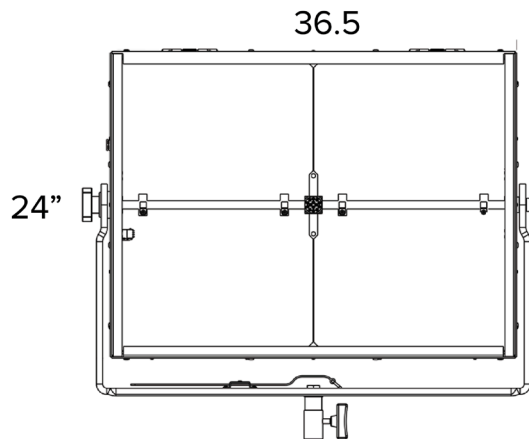

Punch Quad Variable

NO DIFFUSER

	@10 FEET	@15 FEET	@20 FEET
Lux	9,536	4,434	2,626
Foot Candles	886	412	244

30° DIFFUSER

	@10 FEET	@15 FEET	@20 FEET
Lux	8,674	3,982	2,368
Foot Candles	806	370	220

55° DIFFUSER

	@10 FEET	@15 FEET	@20 FEET
Lux	7,146	3,336	2,002
Foot Candles	664	310	186

80° DIFFUSER

	@10 FEET	@15 FEET	@20 FEET
Lux	6,564	3,056	1,850
Foot Candles	610	284	172

SPECIFICATIONS

Control	Local, UIM, DMX
Source	LED, 5600K CCT, 92+ CRI
Cooling	Passive
Mounting	Junior
Certifications	ETL, CSA, CE and RoHS Compliant

FIXTURE DIMENSIONS

Length	927.1 mm	36.5 in
Width	150.8 mm	6.5 in
Height	609.6 mm	24 in
Weight	49.89 kg	110 lbs

CONTROL BOX DIMENSIONS

Length	390.0 mm	15.39 in
Width	188.4 mm	7.42 in
Height	419.1 mm	16.5 in
Weight	22.68 kg	50 lbs

POWER

Input Voltage	100-277v AC
Input Freq	50/60 Hz
Input Current	2600 Watts @ full

HIGHLIGHTS

- RoHS Compliant
- 886 foot candles @ 10 feet
- IP65 Rated
- Dimmable with no color shift
- No harmful UV or IR radiation

©2023 Sturdy Corporation. All rights reserved. As technical advancements continue, all specifications are subject to change without notice.